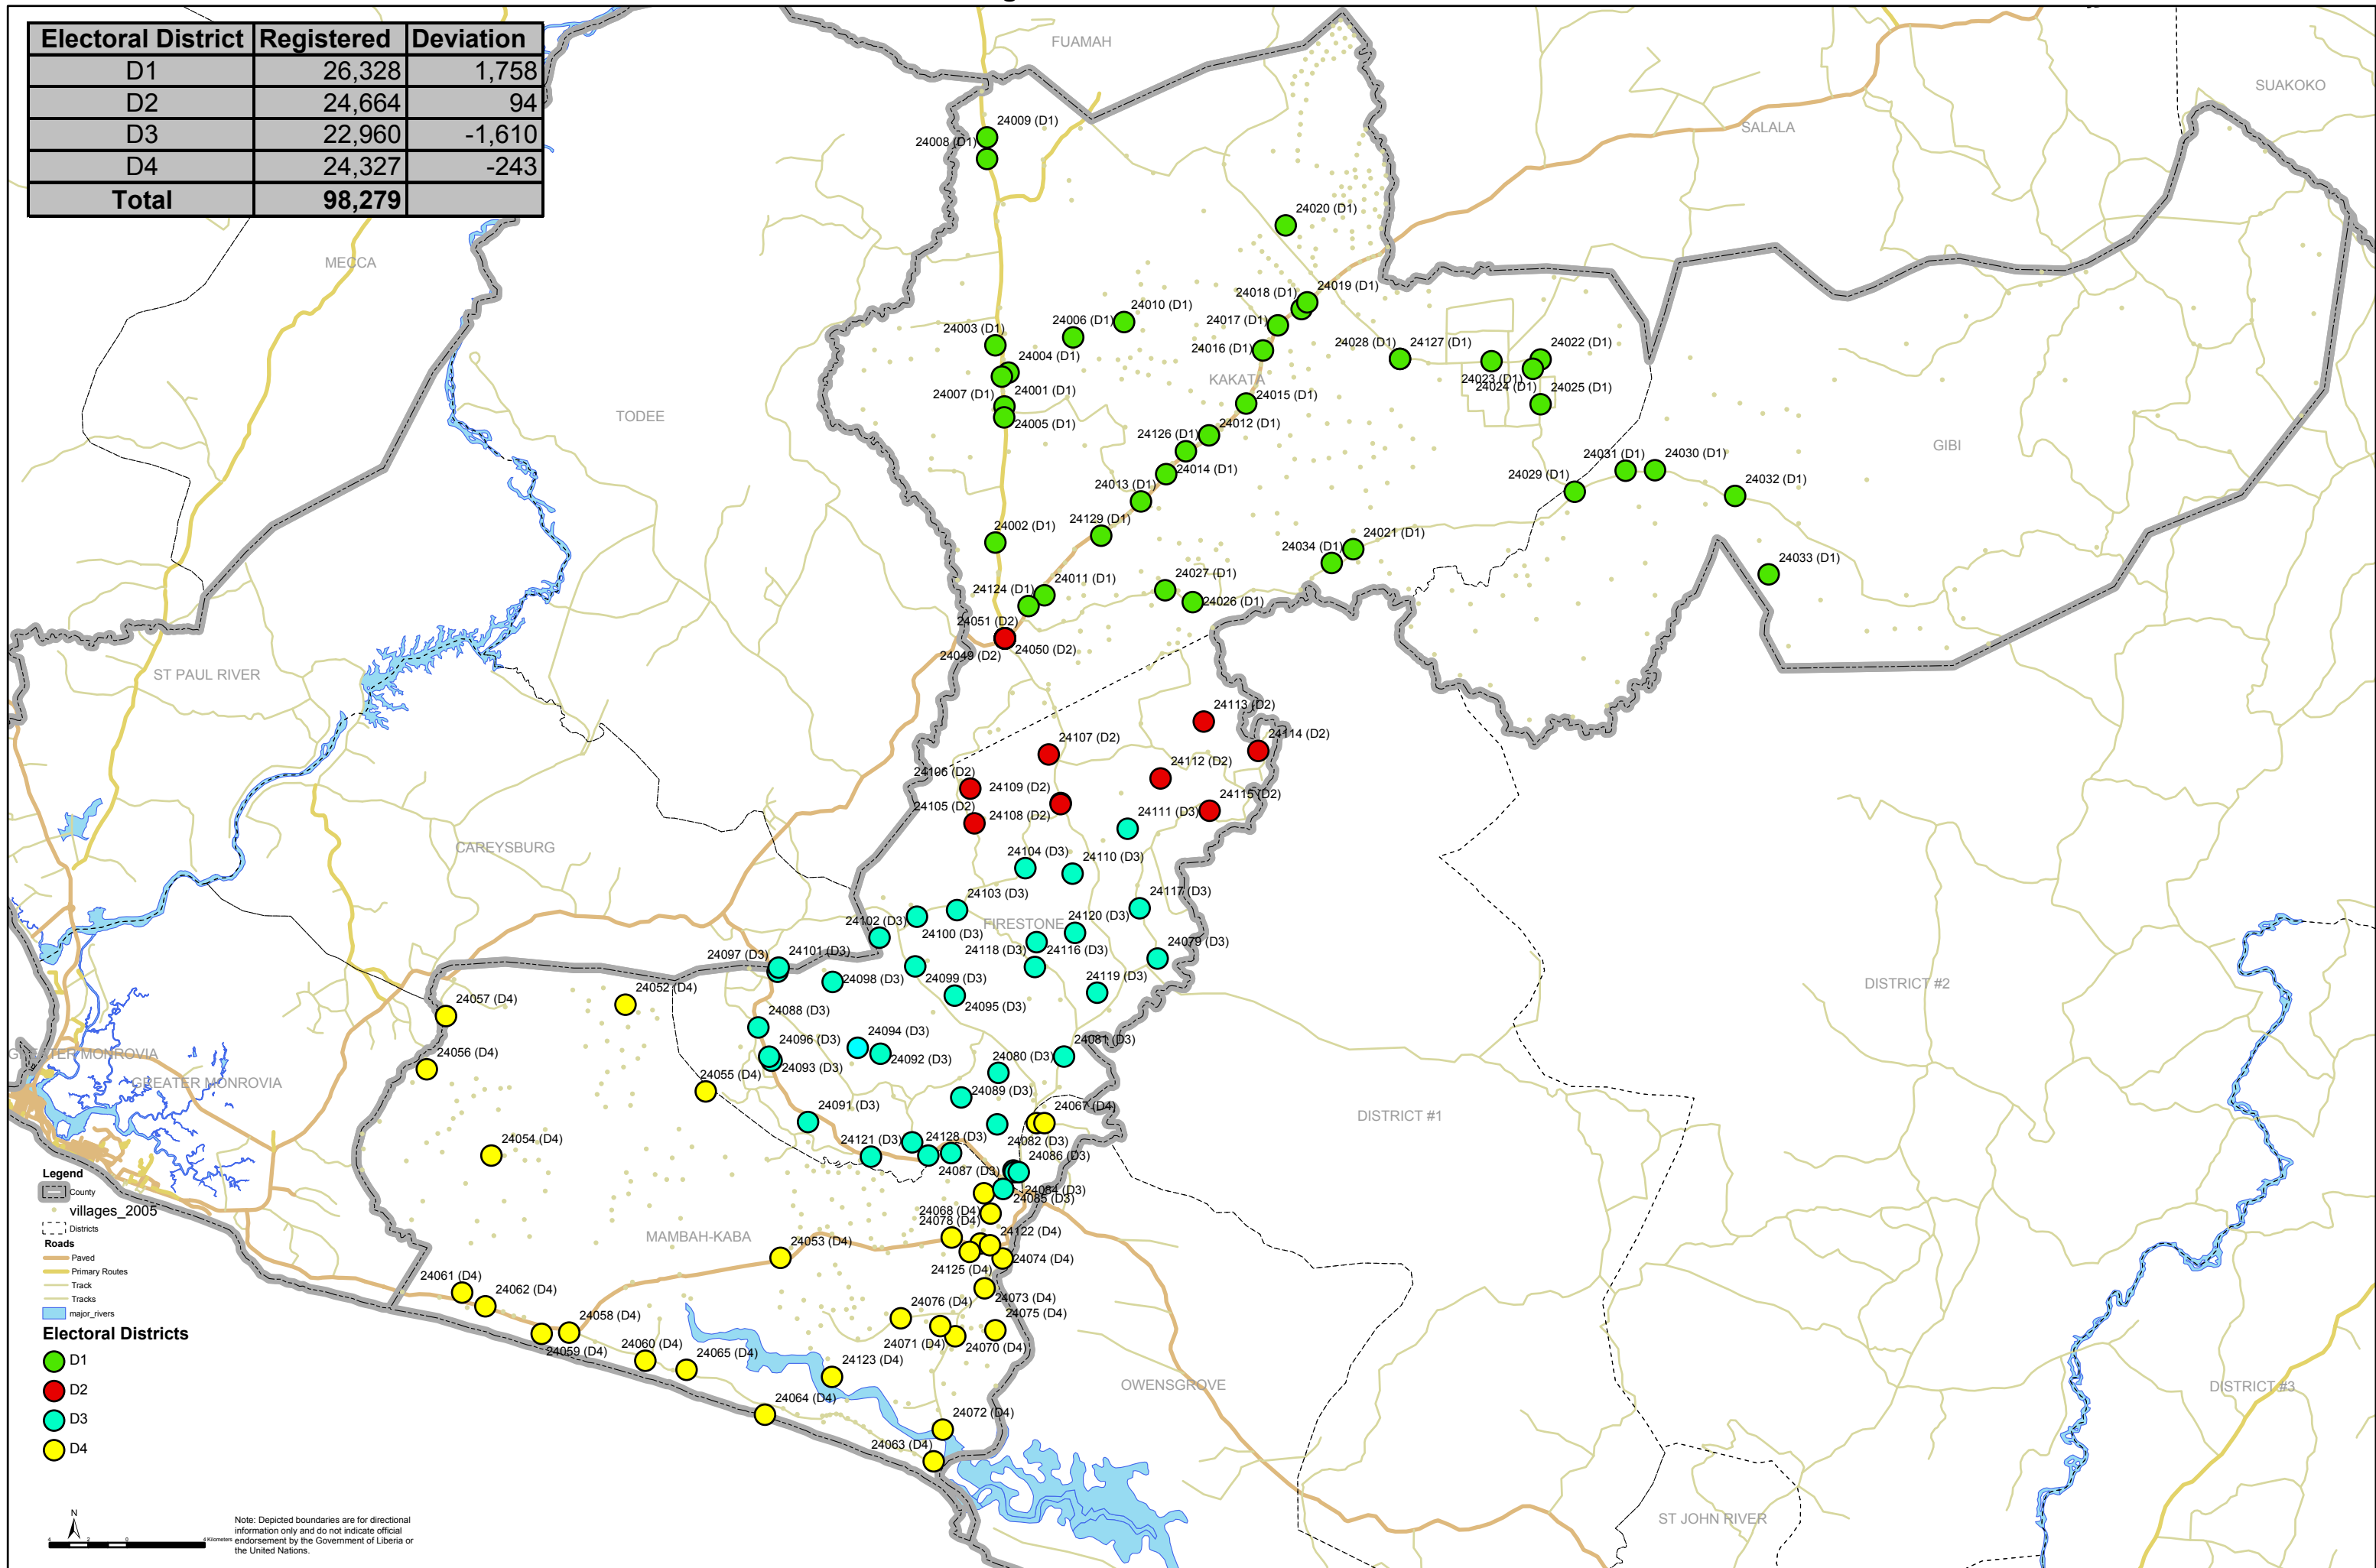

Margibi Electoral District Plan - 2005

Electoral District	Registered	Deviation
D1	26,328	1,758
D2	24,664	94
D3	22,960	-1,610
D4	24,327	-243
Total	98,279