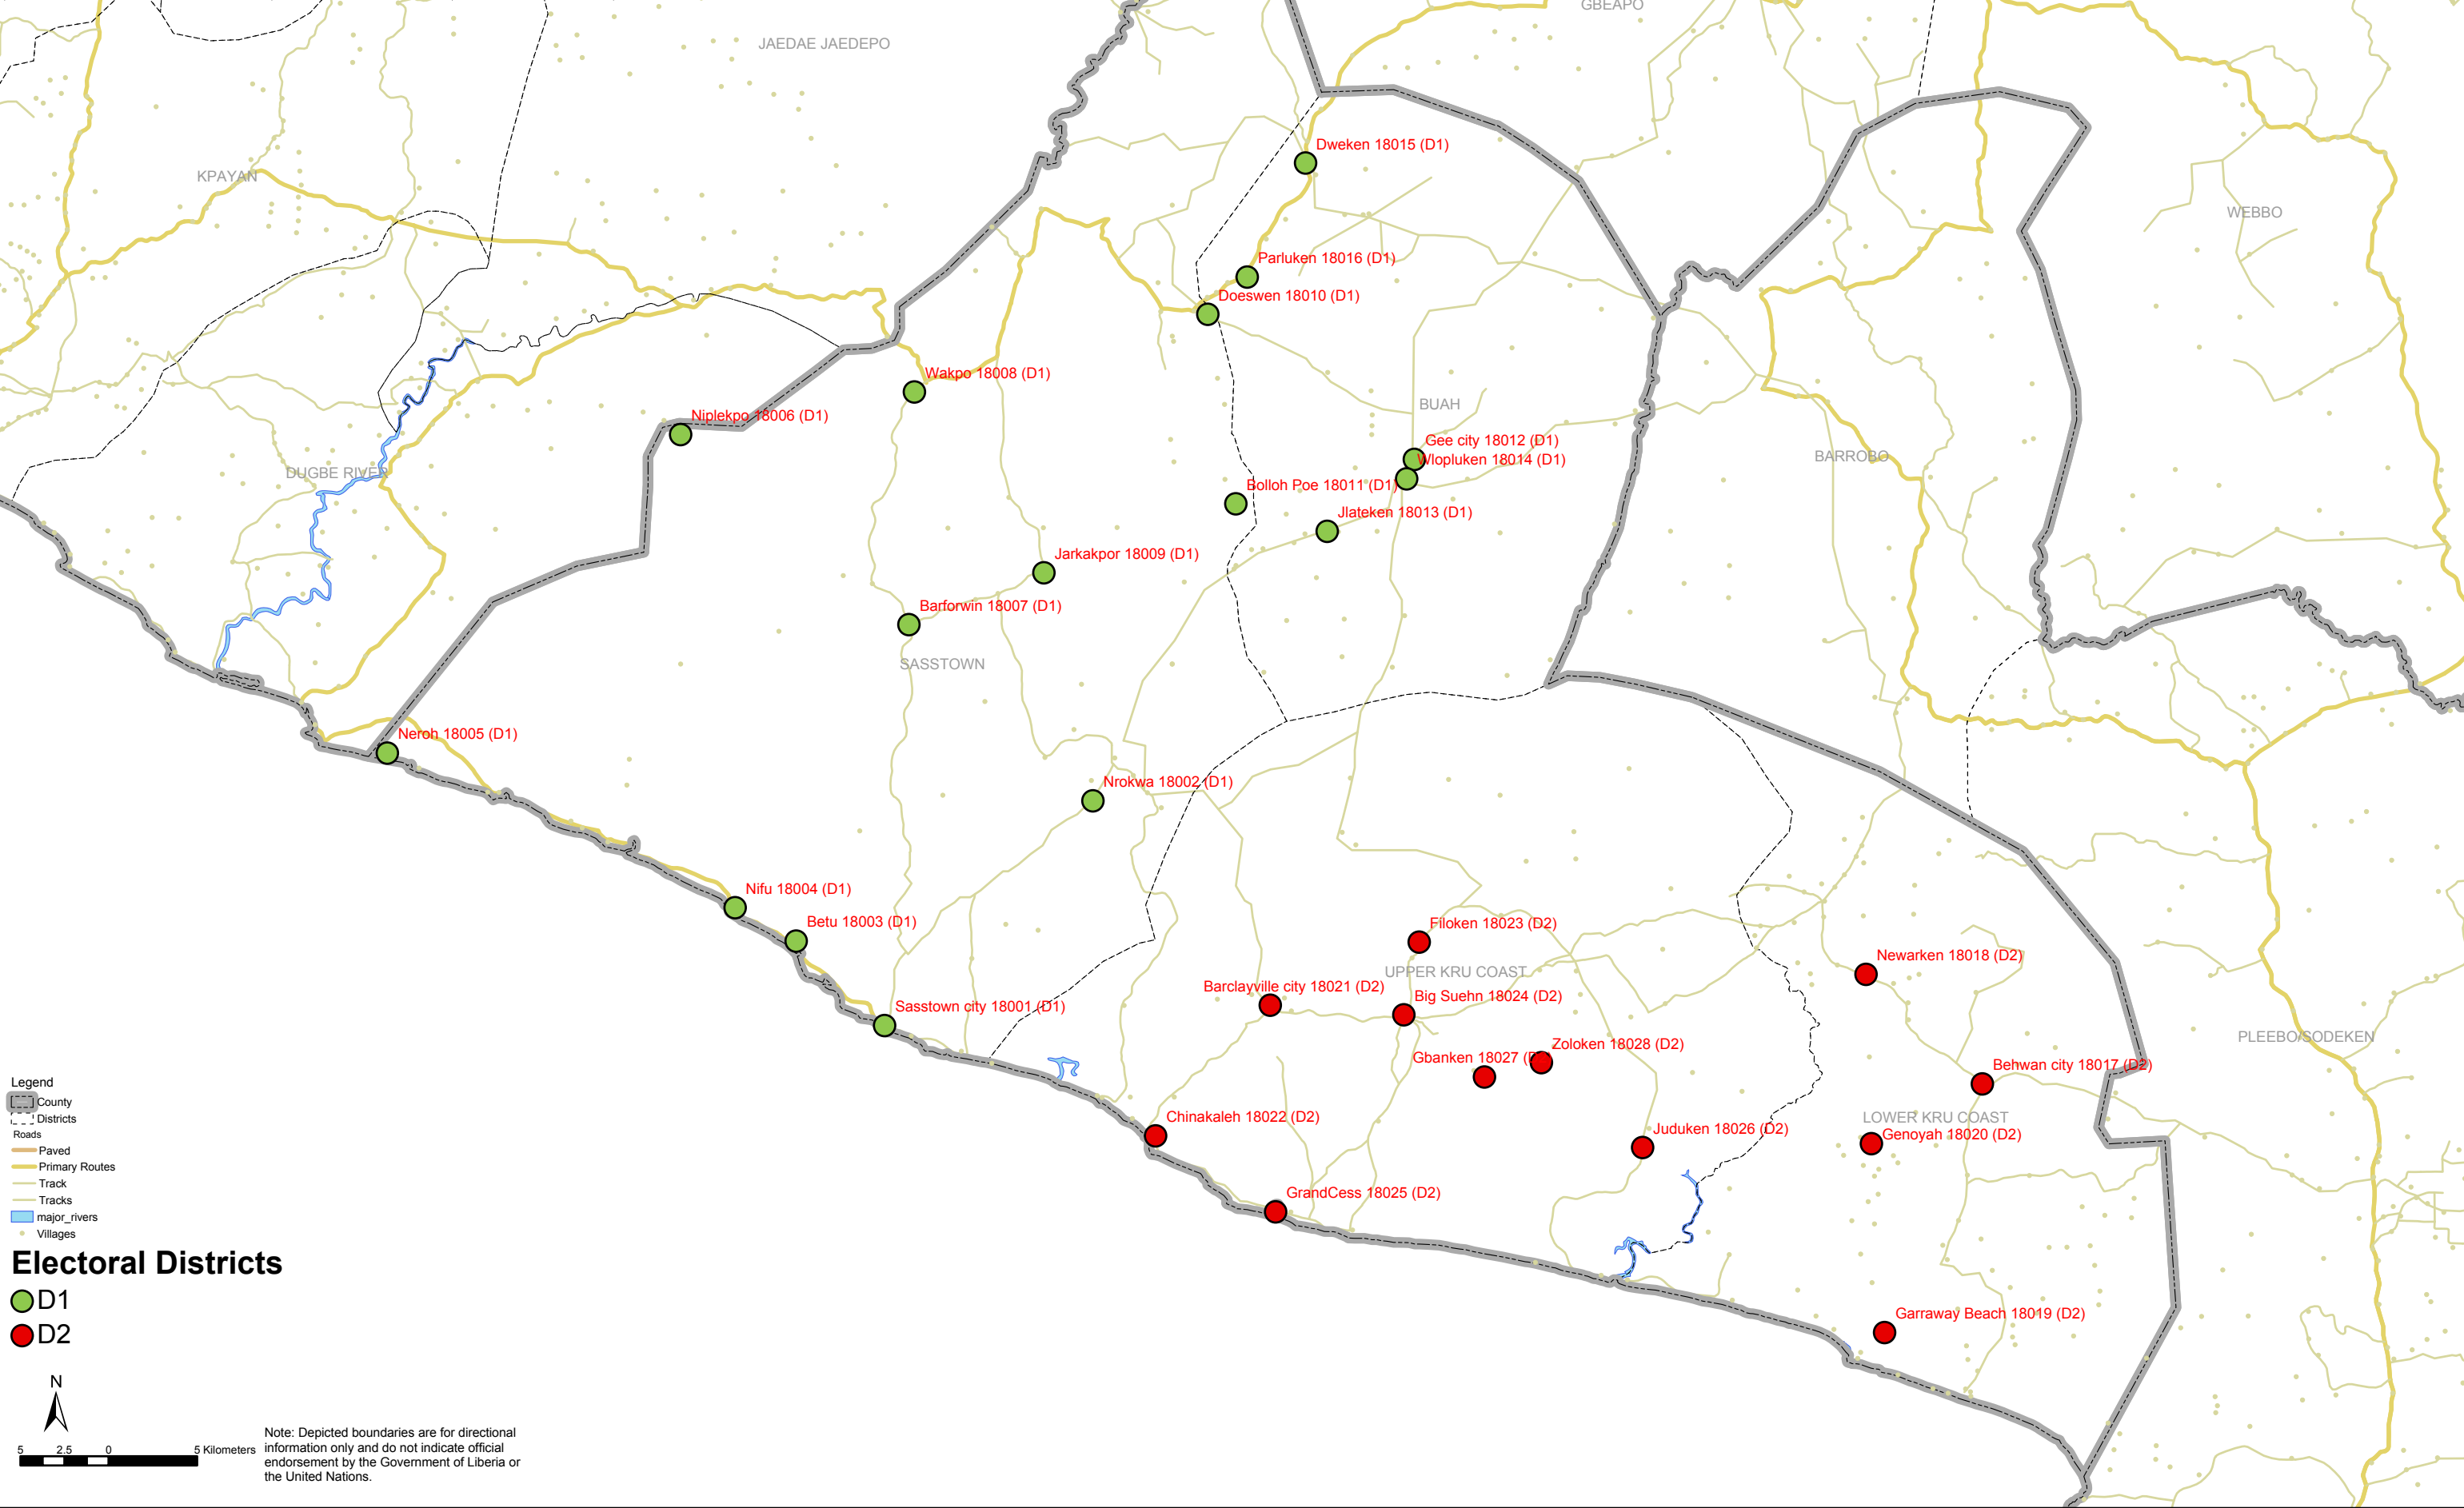

Grand Kru Electoral Districting Plan - 2005

Electoral District	Registered	Deviation
D1	7,404	-1,988
D2	11,380	1,988
Total	18,784	

Legend

- County
- Districts
- Roads
 - Paved
 - Primary Routes
 - Track
 - Tracks
- major_rivers
- Villages

Electoral Districts

- D1
- D2

Note: Depicted boundaries are for directional information only and do not indicate official endorsement by the Government of Liberia or the United Nations.