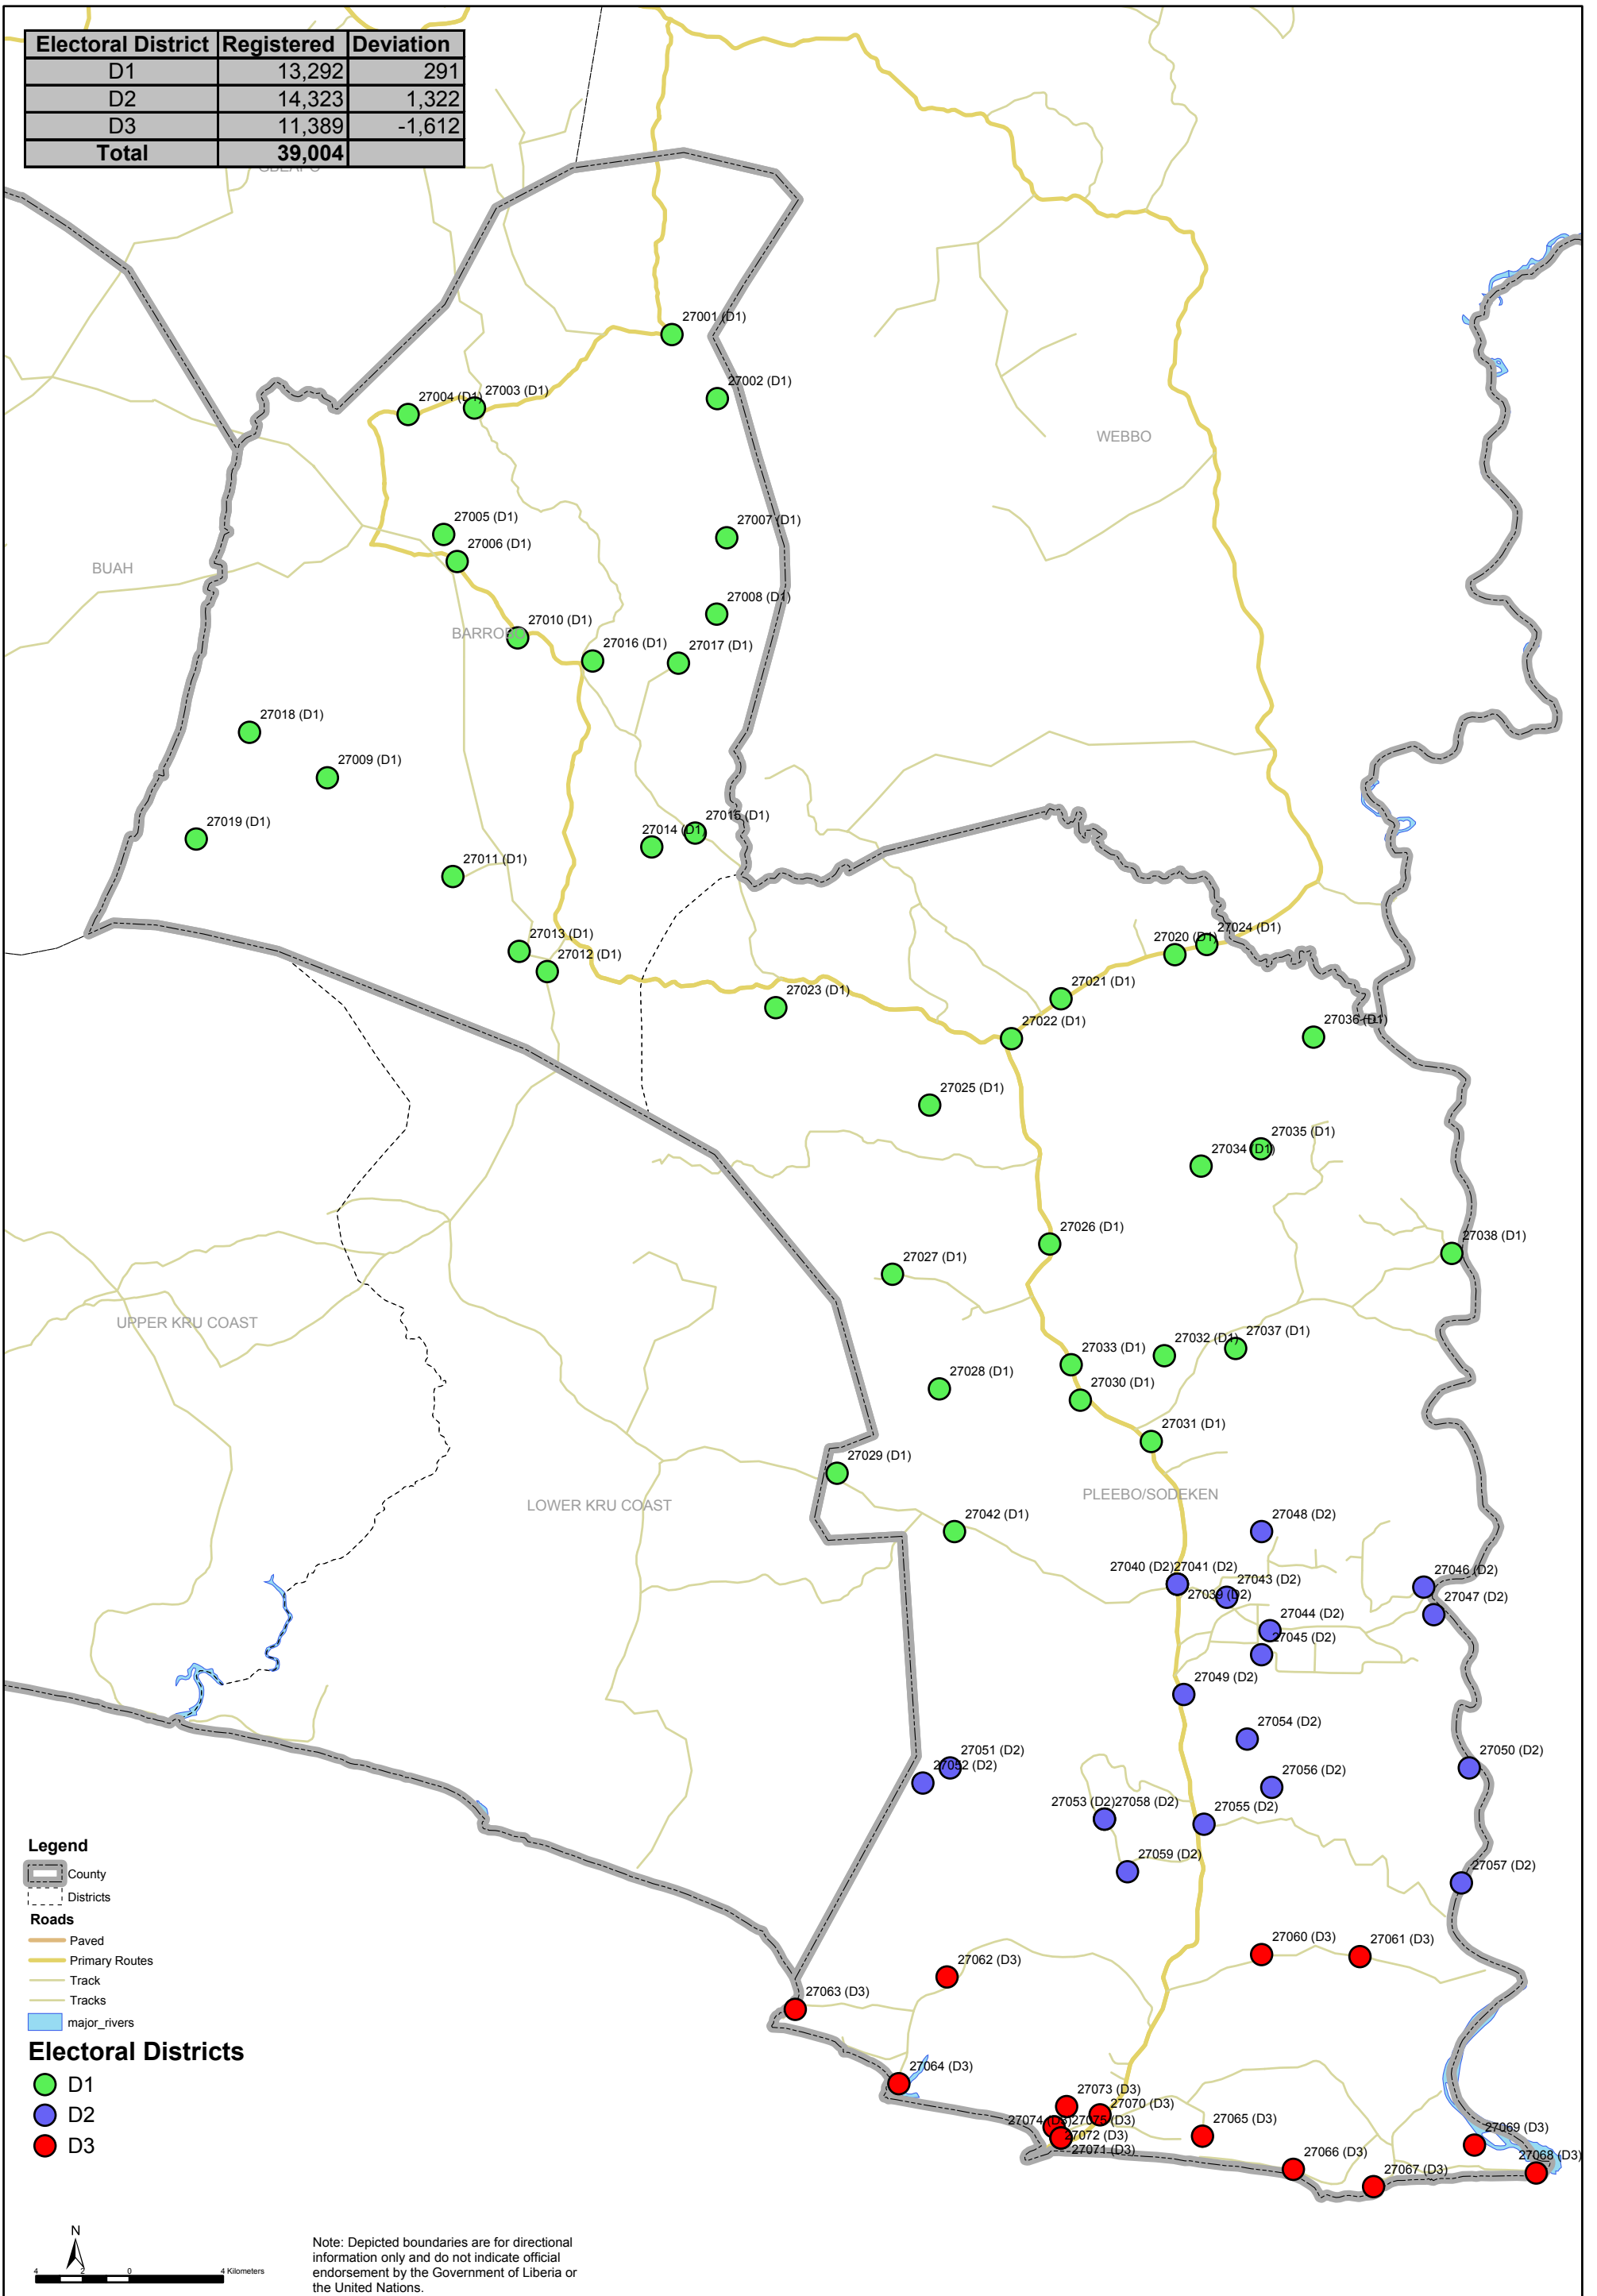

Maryland Electoral Districting Plan - 2005

Electoral District	Registered	Deviation
D1	13,292	291
D2	14,323	1,322
D3	11,389	-1,612
Total	39,004	

Note: Depicted boundaries are for directional information only and do not indicate official endorsement by the Government of Liberia or the United Nations.