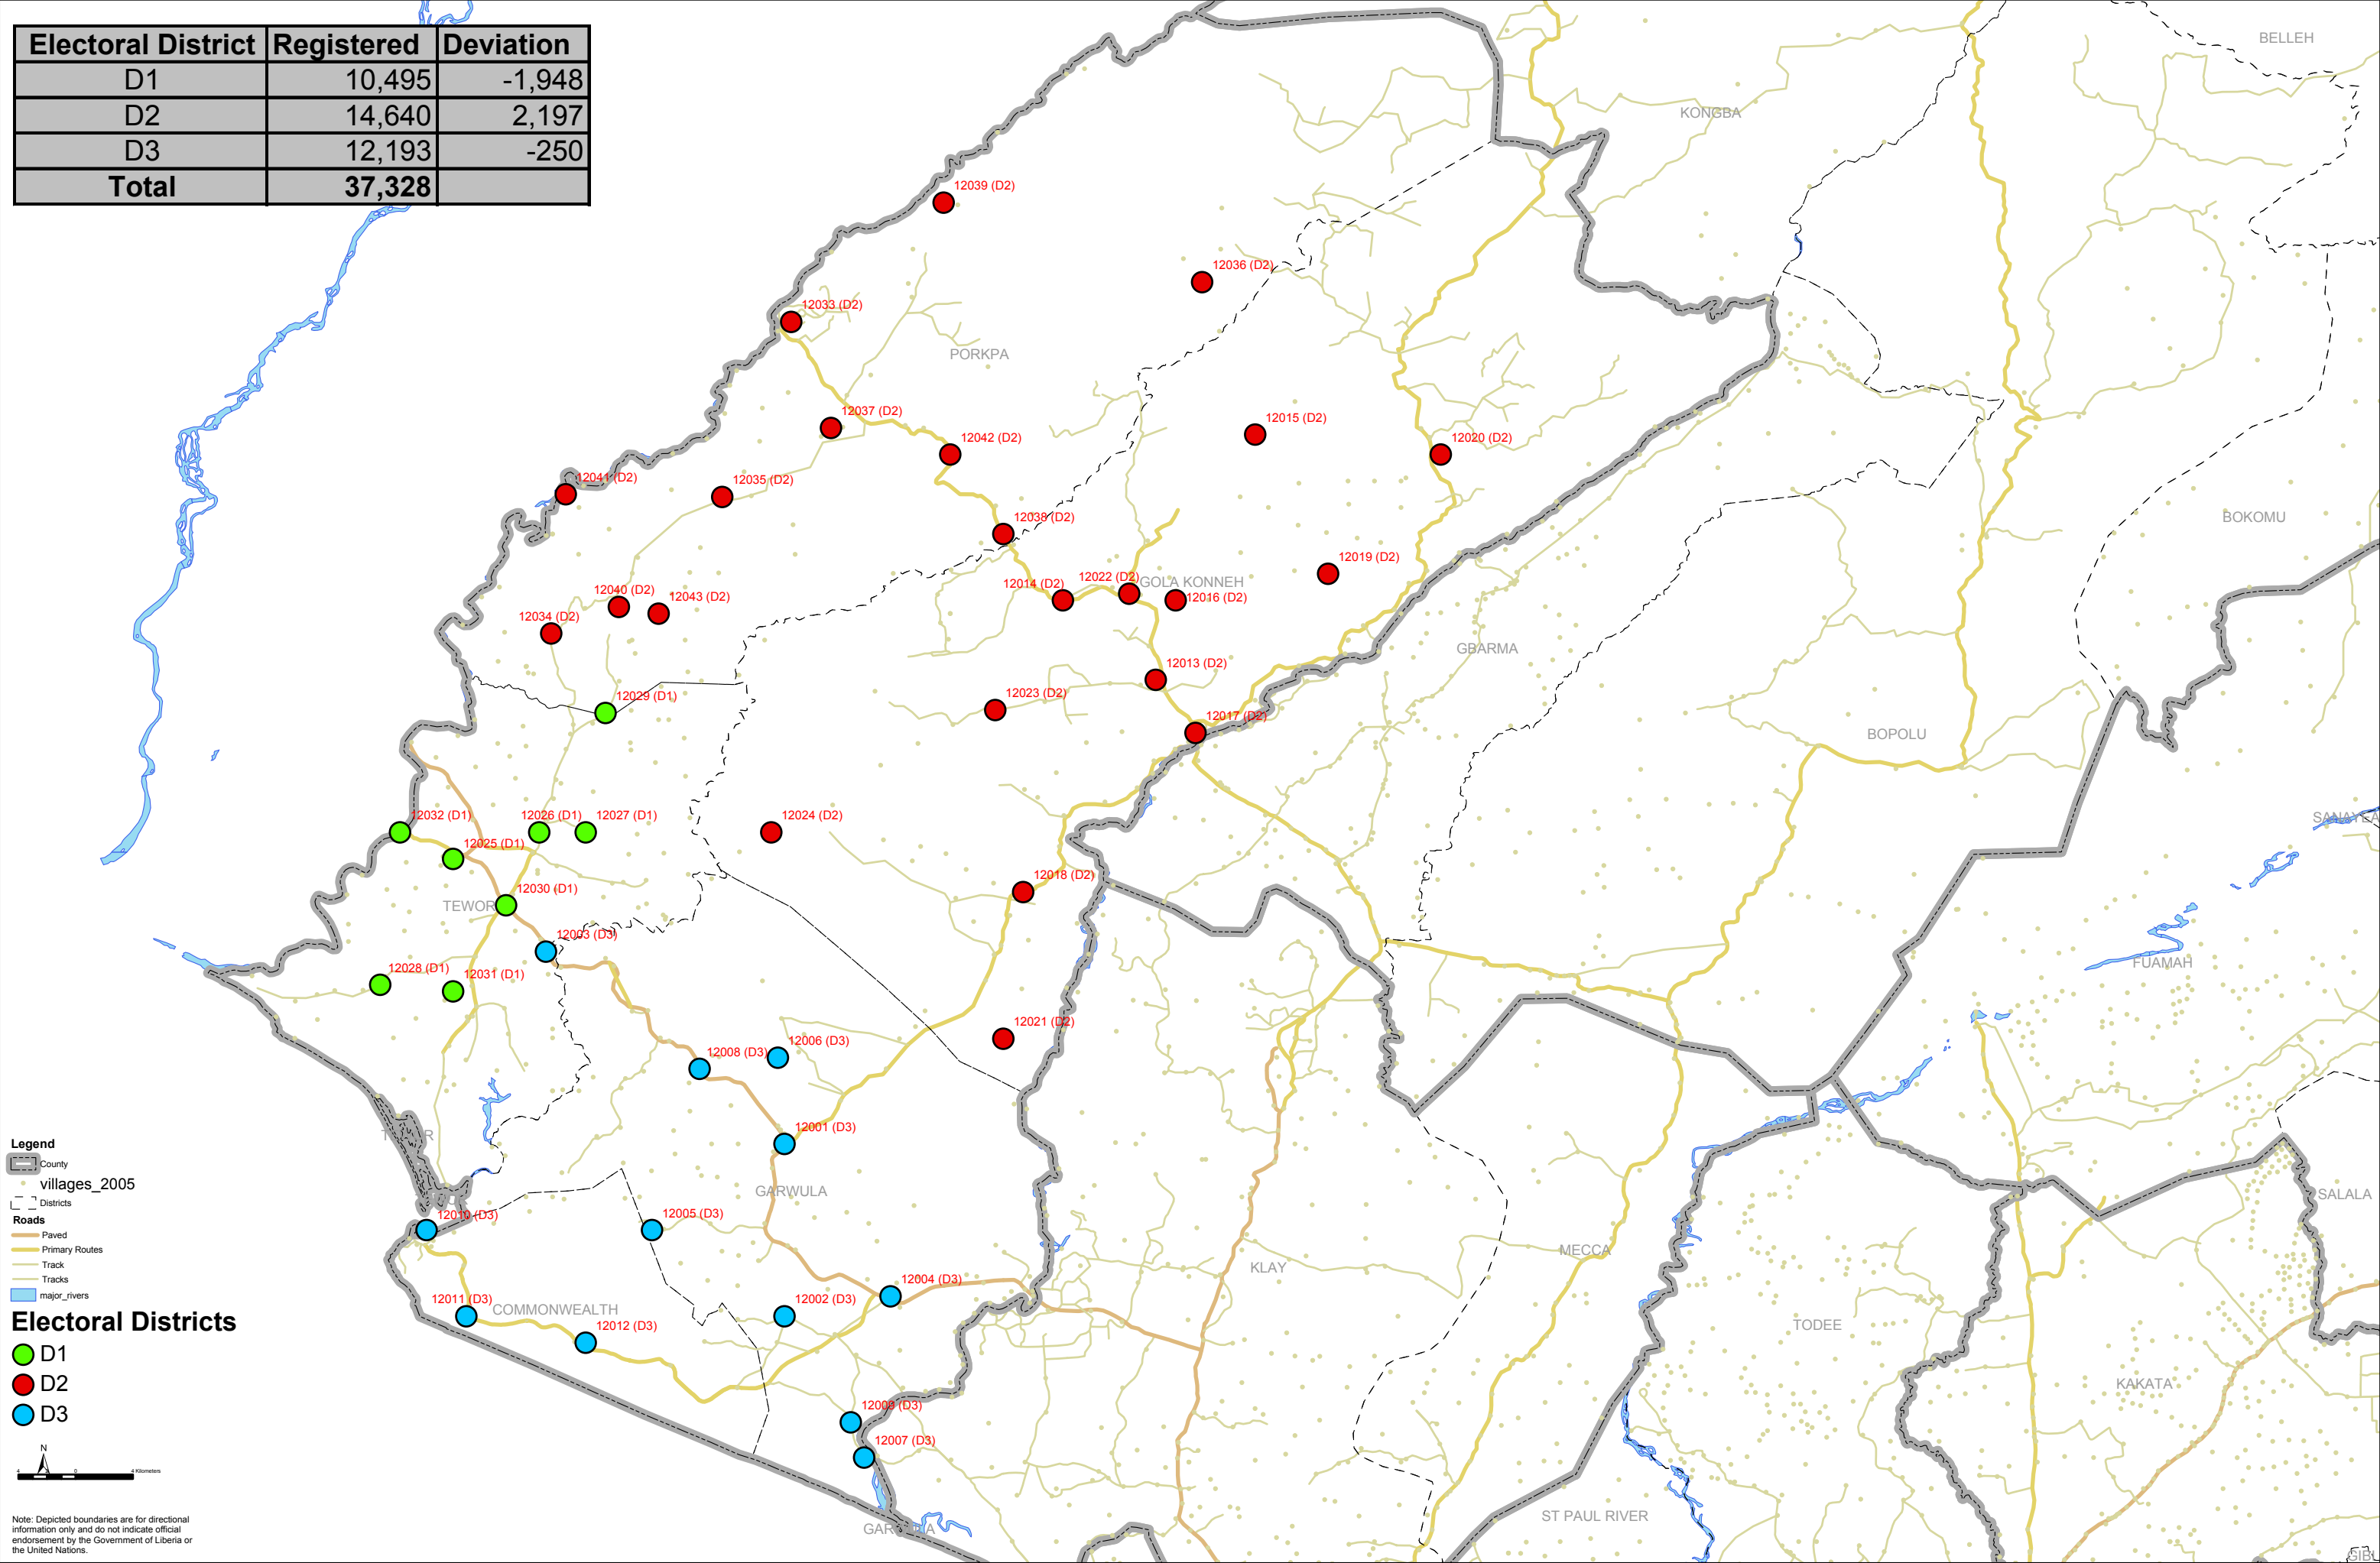

Grand Cape Mount Electoral Districting Plan - 2005

Electoral District	Registered	Deviation
D1	10,495	-1,948
D2	14,640	2,197
D3	12,193	-250
Total	37,328	

Legend

- County
- villages_2005
- Districts
- **Roads**
  - Paved
  - Primary Routes
  - Track
  - Tracks
- major_rivers

Electoral Districts

- D1
- D2
- D3

N
0 2 Kilometers